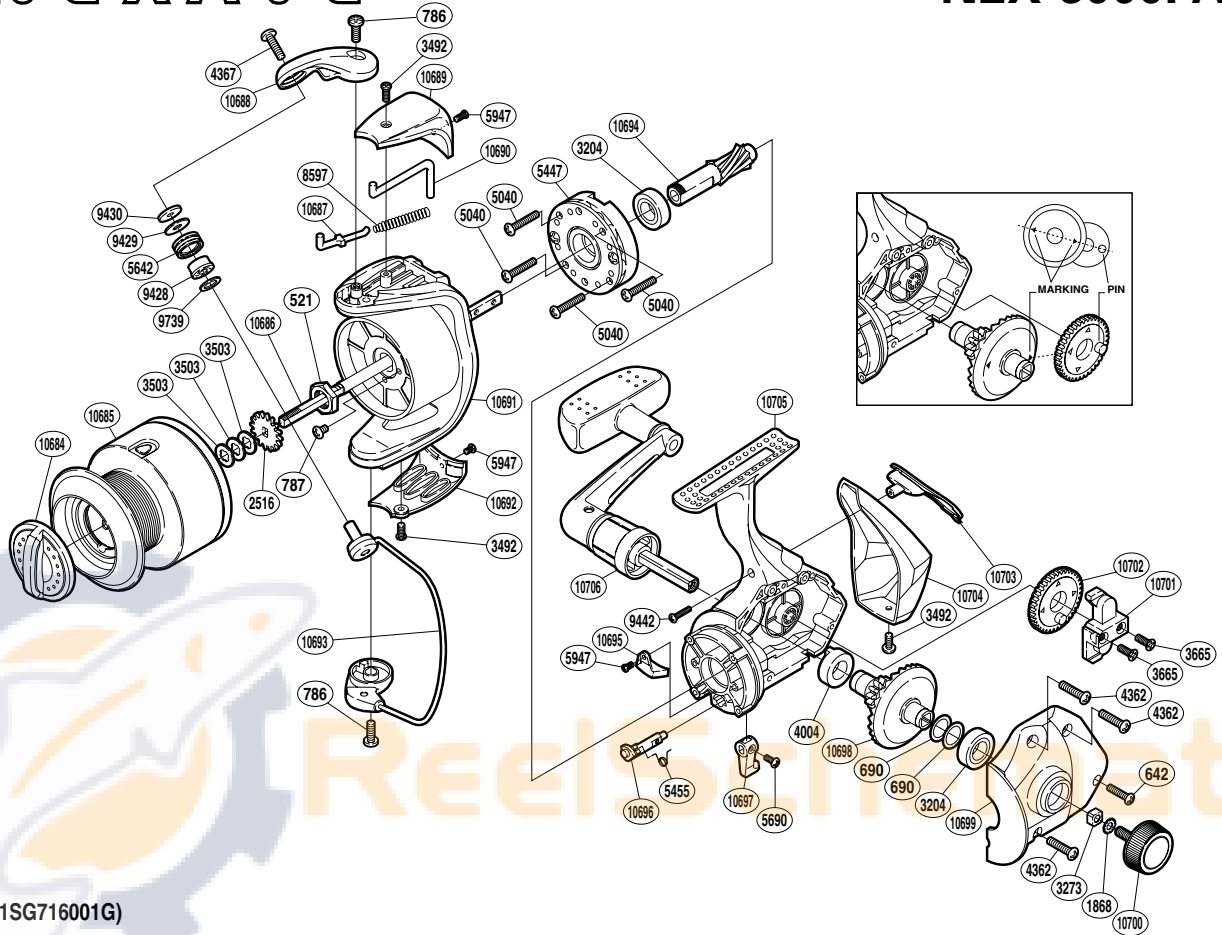

SHIMANO®

NEXAVE

NEX-6000FA

(1SG716001G)

Part No.	Description	Part No.	Description	Part No.	Description
RD 0521	Rotor Nut	RD 5455	Anti-Reverse Cam Spring	RD10691	Rotor
RD 0642	Screw	RD 5642	Line Roller	RD10692	Bail Hold Support Guard
RD 0690	Washer	RD 5690	Screw	RD10693	Bail Assembly
RD 0786	Screw	RD 5947	Screw	RD10694	Pinion Gear
RD 0787	Screw	RD 8597	Bail Spring	RD10695	Bail Trip Strike
RD 1868	Handle Lock Washer	RD 9428	Line Roller Bushing	RD10696	Anti-Reverse Cam
RD 2516	Spool Support	RD 9429	Line Roller Spacer	RD10697	Anti-Reverse Lever
RD 3204	Ball Bearing	RD 9430	Line Roller Washer	RD10698	Drive Gear
RD 3273	Handle Screw Lock	RD 9442	Screw	RD10699	Side Cover
RD 3492	Screw	RD 9739	Bearing Spacer	RD10700	Handle Screw Cap
RD 3503	Spool Washer	RD10684	Drag Knob	RD10701	Oscillating Slider
RD 3665	Screw	RD10685	Spool Assembly	RD10702	Oscillating Gear
RD 4004	Drive Gear Bushing	RD10686	Main Shaft	RD10703	Rear Protector A
RD 4362	Screw	RD10687	Bail Spring Guide A	RD10704	Rear Protector B
RD 4367	Screw	RD10688	Bail Arm	RD10705	Body
RD 5040	Screw	RD10689	Bail Spring Cover	RD10706	Handle Assembly
RD 5447	Roller Clutch Assembly	RD10690	Bail Trip Lever		